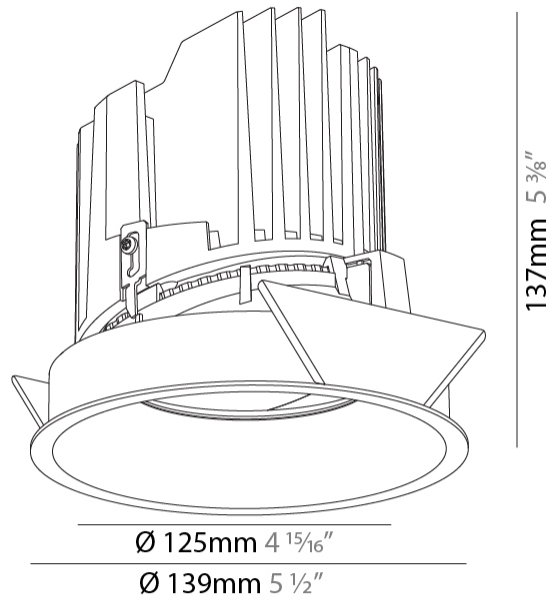

GENERAL

Series: Bioniq
Subseries: Bioniq Round Semi Adjustable
Brand: Prolight
Division: Architectural
Mounting Type: Recessed
Mounting Location: Ceiling
Subcategory: Downlight

PHYSICAL

Shape: Round
Diameter (mm): 139
Diameter (in): 5 1/2
Height (mm): 137
Height (in): 5 3/8
Ceiling Thickness (mm): 10 / 12.5 / 15
Ceiling Thickness (in): 3/8 or 1/2 or 9/16
Min. Recessing Depth (mm): 150
Min. Recessing Depth (in): 5 7/8
Light Distribution: Adjustable / Downlight
Weight (kg): 0.856
Weight (lbs): 1.89
Fixture Finish: SSR / BKV / CWI / CRY / HAB / UFT / ITA / RUA / FTG / MYG / LOD / PUS / FRO / FUP / KIA / POP / BLS / SPG / MEY / GOH / GUM / CHC / COM / ABZ / JAG / OBR / MOS / ROR
Fixture Material: Aluminum Die Cast
Cut-out Measurements: 130mm / 5 1/8"

LED

Number of LEDs: 1
Color Temperature (°K): 2700 / 3000 / 3500 / 4000
Max. Delivered Lumen (lm): 2030 / 2080 / 2185 / 2230
Nominal Lumen (lm): 3210 / 3290 / 3459 / 3530
CRI: >90 CRI
Efficiency (%): 0.631
Lamp Life (hrs): 50000

OPTICAL

Reflector: 20 / 40 / 60
Adjustability: Rotational 355°; Tilt 10°

RATINGS AND CERTIFICATIONS

Certified By: Certified for North American Standards
IP rating: IP20

BIONIQ ROUND SEMI ADJUSTABLE RECESSED